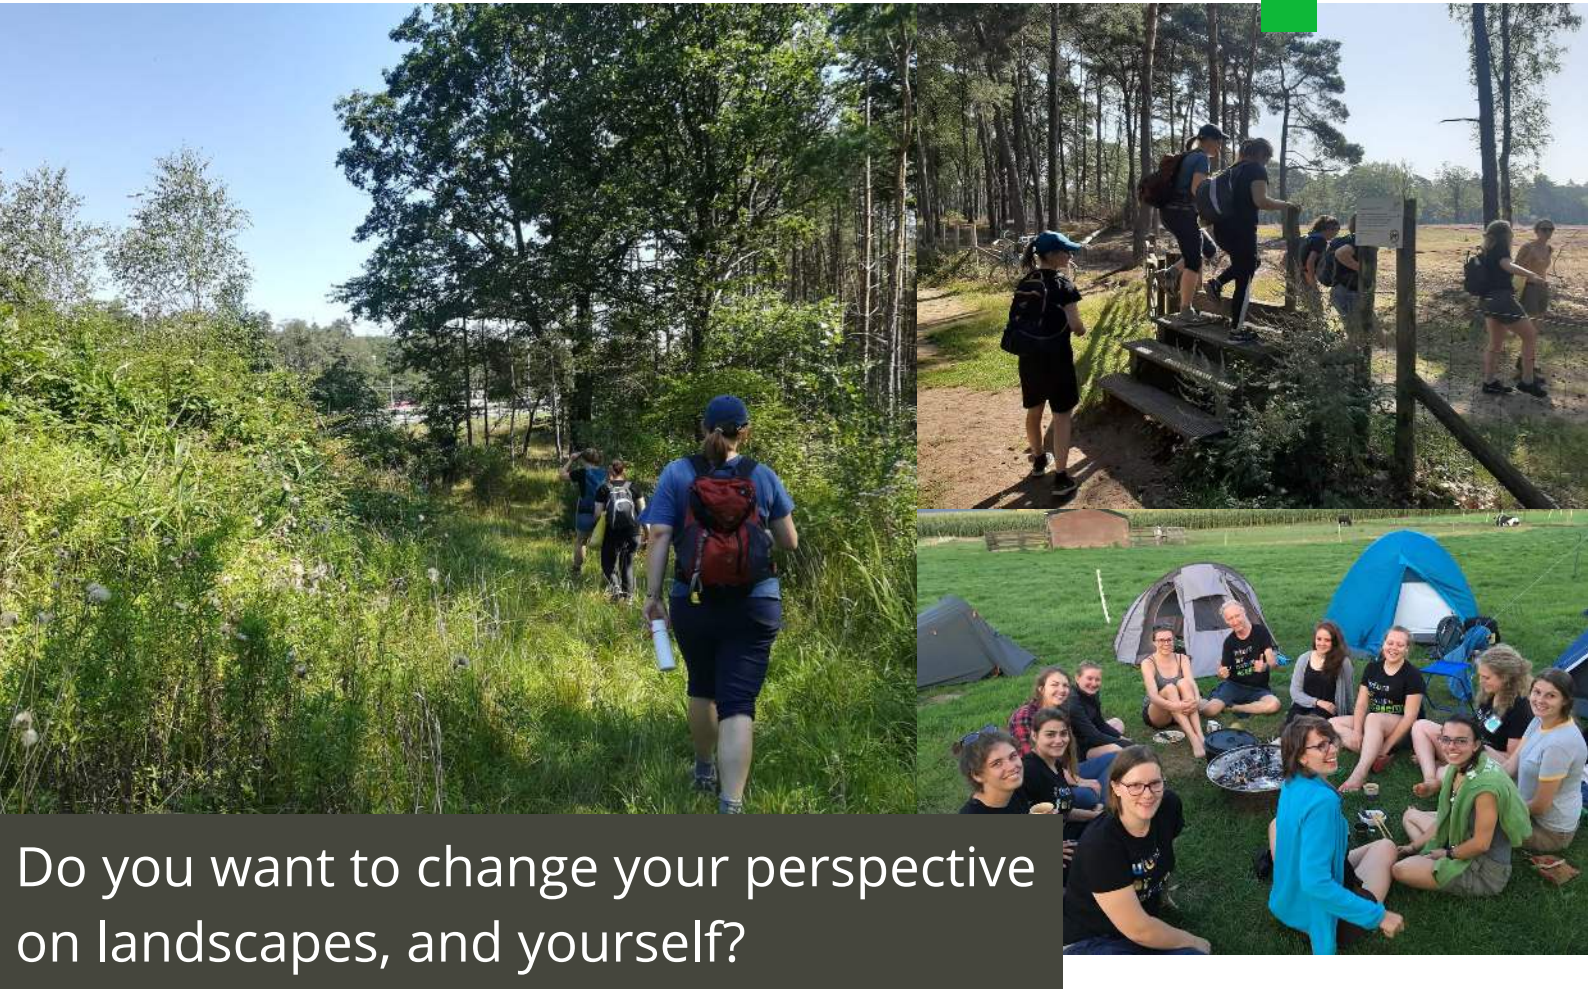

# Outdoor Summer course

## WILD PERSPECTIVES

SCAN ME  
Course guide

✓ FNP-50403  
3 ECTS  
15 Euro  
BSc 2+ & MSc

23-27  
AUG  
2021

Creative Garden  
Wageningen

Do you want to change your perspective on landscapes, and yourself?

The course wild perspectives is an outdoor-based summer course around the theme of human-nature interconnectedness and landscape architecture from a more than human perspective. Through workshops, excursions and creative assignments students will learn about humans as actors in nature, how landscapes come to look like they do and how they could look differently from a non-human perspective. We will work with theatre and design to stimulate transformative and engaging interaction with the course material. To experience the landscape from wild perspectives we will do a two-day hike and bushcrafting trip. On the last evening, students present their theatre performances or landscape designs during a pizza & campfire session. Additionally, students reflect on their own transformative journey in an individual essay.